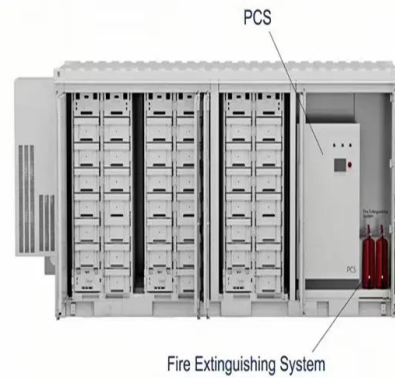

state every hour, on the hour. Other people ...