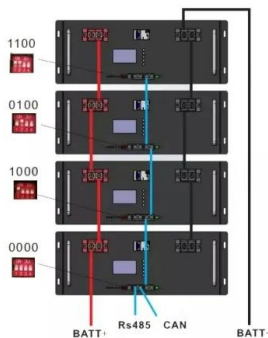

globe meet to explore new ideas in learning and ...

[Moodle app , Moodle downloads](#)

Feedback wanted! What do you think about our Moodle app? What else you would like the app to do? Let us know by joining the discussions in the Moodle for mobile forum and checking the ...

Mobile app

Features Moodle Mobile is the Moodle official mobile application for Android and iOS. It's available in Google Play and Apple Market. Responsive design for phone and tablets ...