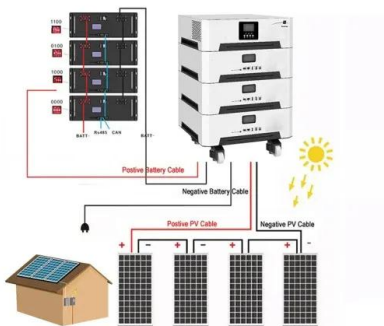

help? See our Installation Guide or get ...