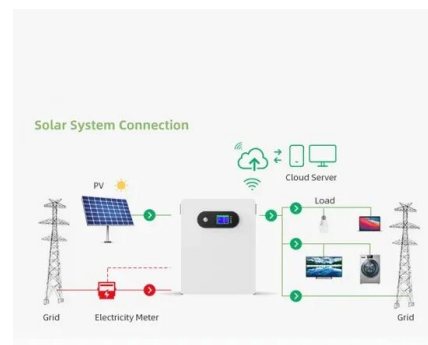

Moodle for mobile

About the official Moodle app, plus anything else related to Moodle on mobile devices. If your organisation needs an app with custom branding please check the Branded ...