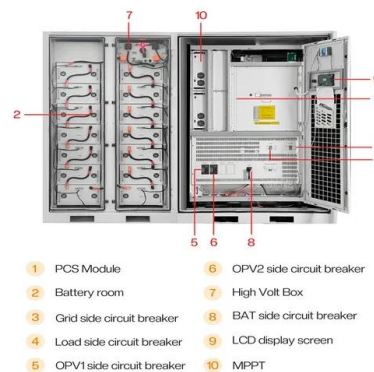

Home , Little Green Energy , Renewable Energy Solutions

We're best-known for our solar PV and battery storage systems, which we've installed at domestic, commercial, and community properties across the Channel Islands. We are ...