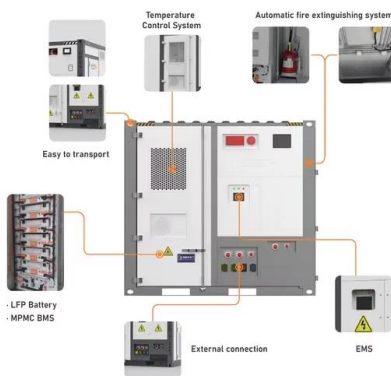

Home , Little Green Energy , Renewable Energy ...

We're best-known for our solar PV and battery storage systems, which we've installed at domestic, commercial, and community properties across the ...