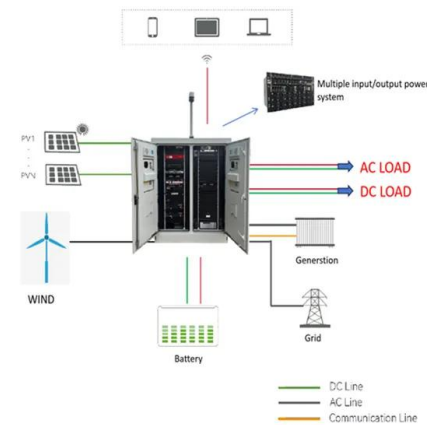

## Mobile app

Features Moodle Mobile is the Moodle official mobile application for Android and iOS. It's available in Google Play and Apple Market. Responsive design for phone and tablets ...