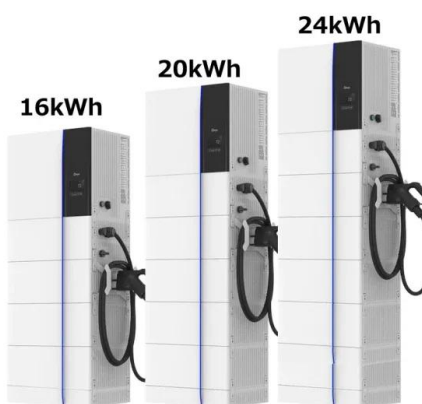

Inicio , Moodle

Community update MoodleMoot Global 2025:
Learning to shape tomorrow MoodleMoot Global
is where edtech enthusiasts from around the
globe meet to explore new ideas in learning and
...