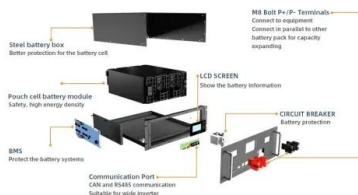

[Moodle Demo , Moodle](#)

Try Moodle Have fun with Moodle. Try it on our demo university site or in the sandbox environment. Each demo site is reset to its blank state every hour, on the hour. Other people ...