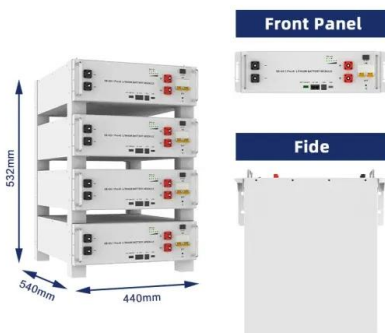

[Home , Moodle](#)

Community update MoodleMoot Global 2025: Learning to shape tomorrow MoodleMoot Global is where edtech enthusiasts from around the globe meet to explore new ideas in learning and ...