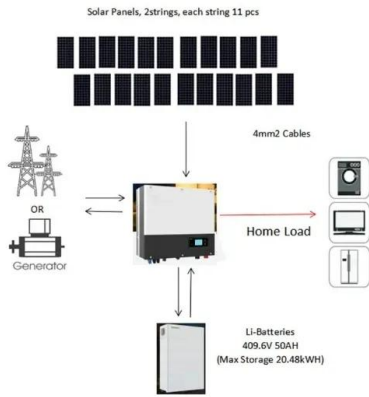

Mobile solar container turnkey solution price in Nigeria

[Moodle app , Moodle downloads](#)

Feedback wanted! What do you think about our Moodle app? What else you would like the app to do? Let us know by joining the discussions in the Moodle for mobile forum and checking the ...

[Home , Moodle](#)

Community update MoodleMoot Global 2025: Learning to shape tomorrow MoodleMoot Global is where edtech enthusiasts from around the globe meet to explore new ideas in learning and ...