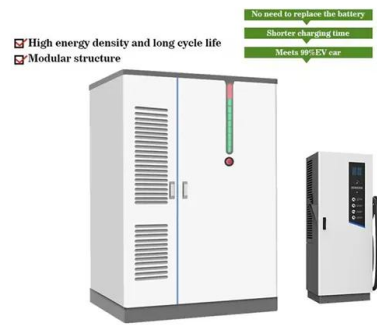

Responsive design for phone and tablets ...