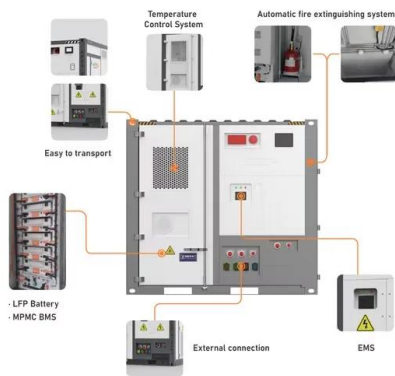

Moodle app , Moodle downloads

Feedback wanted! What do you think about our Moodle app? What else you would like the app to do? Let us know by joining the discussions in the Moodle for mobile forum and checking the ...