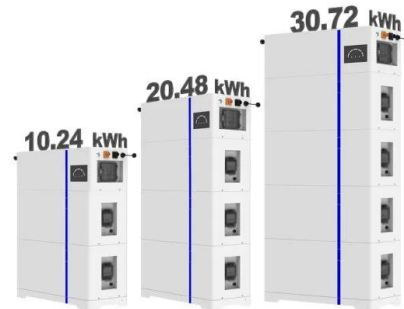

globe meet to explore new ideas in learning and ...

ESS