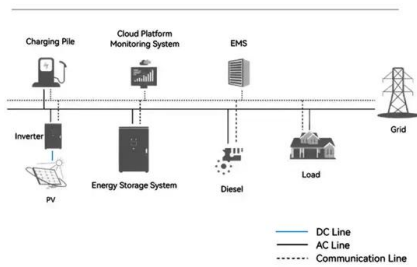

Mobile solar container EPC service price in Bulgaria

System Topology

Moodle Mobile

Features Moodle Mobile is the Moodle official mobile application for Android and iOS. It's available in Google Play and Apple Market. Responsive design for phone and tablets ...

[Moodle app , Moodle downloads](#)

Feedback wanted! What do you think about our Moodle app? What else you would like the app to do? Let us know by joining the discussions in the Moodle for mobile forum and checking the ...