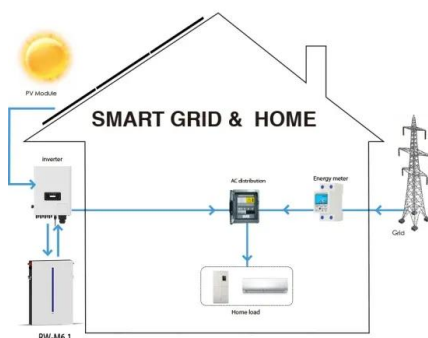

Moodle app plans

Our mobile application is absolutely free for end users, including students and teachers. They have unrestricted access to all the features they

Home , Moodle downloads

Moodle Mobile Access learning at a touch of a button, even when offline with our Moodle Mobile app. Available for Android and iOS. Looking for help? See our Installation Guide or get ...