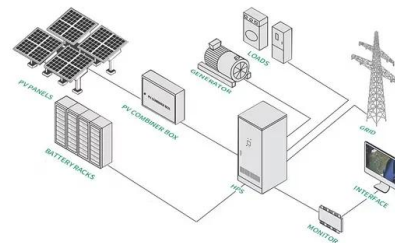

Moodle for mobile

About the official Moodle app, plus anything else related to Moodle on mobile devices. If your organisation needs an app with custom branding please check the Branded ...