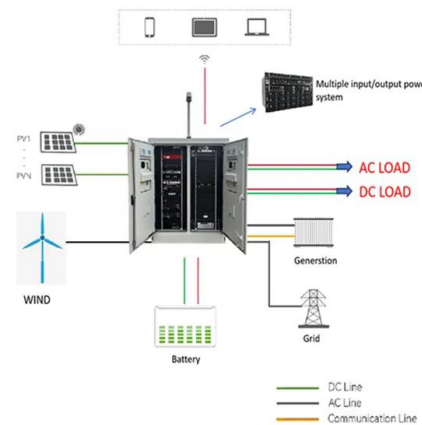

Mobile app

Features Moodle Mobile is the Moodle official mobile application for Android and iOS. It's available in Google Play and Apple Market. Responsive design for phone and tablets ...