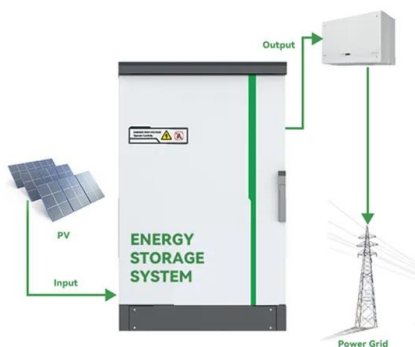

[Inicio , Moodle](#)

Community update MoodleMoot Global 2025: Learning to shape tomorrow MoodleMoot Global is where edtech enthusiasts from around the globe meet to explore new ideas in learning and ...