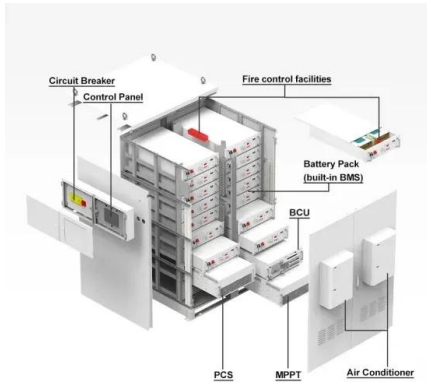

European Solar Energy Storage

Mobile pv generator off-grid project cost in Switzerland

Mobile pv generator off-grid project cost in Switzerland

Inicio , Moodle

Community update MoodleMoot Global 2025: Learning to shape tomorrow MoodleMoot Global is where edtech enthusiasts from around the globe meet to explore new ideas in learning and ...