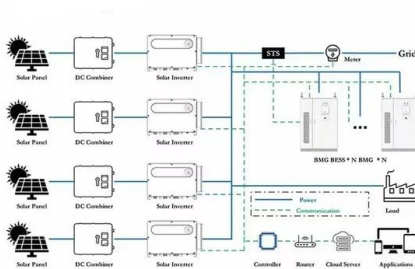

Responsive design for phone and tablets ...