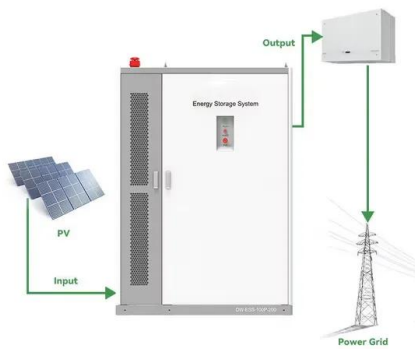

please check the Branded ...