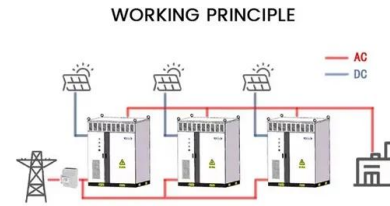

need to access courses, at no ...