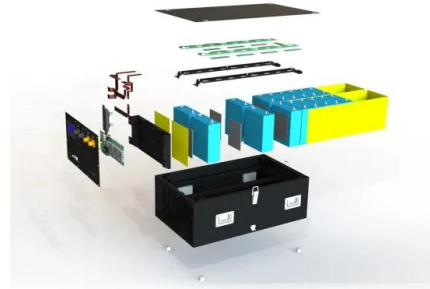

[Moodle app , Moodle downloads](#)

Feedback wanted! What do you think about our Moodle app? What else you would like the app to do? Let us know by joining the discussions in the Moodle for mobile forum and checking the ...