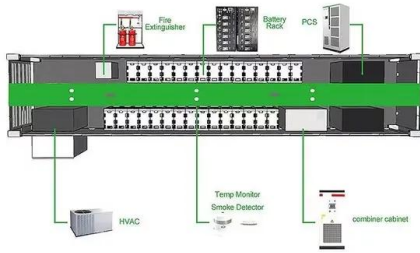

[Home , Moodle downloads](#)

Moodle Mobile Access learning at a touch of a button, even when offline with our Moodle Mobile app. Available for Android and iOS. Looking for help? See our Installation Guide or get ...

[Home , Moodle](#)

Community update MoodleMoot Global 2025: Learning to shape tomorrow MoodleMoot Global is where edtech enthusiasts from around the globe meet to explore new ideas in learning and ...

How to Improve Production Efficiency

What is production efficiency, and why does it matter? Production efficiency represents a manufacturing state where operations produce maximum output with minimum resource input. ...

Increase asset availability, globally

Increase asset availability, globally Add hours of production capacity by streamlining work for maintenance, safety, and reliability teams. Fill out this form and we'll get back to you shortly.