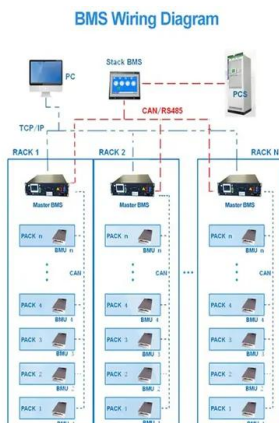

[Moodle for mobile](#)

About the official Moodle app, plus anything else related to Moodle on mobile devices. If your organisation needs an app with custom branding please check the Branded ...