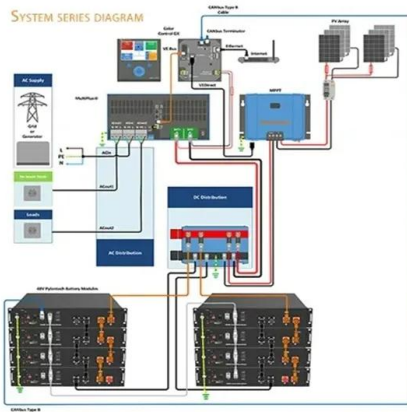

The Complete Off Grid Solar System Sizing Calculator

An off-grid solar system's size depends on factors such as your daily energy consumption, local sunlight availability, chosen equipment, the ...

(PDF) PV System Design for Off-Grid Applications

Solar photovoltaic (PV) technology has the versatility and flexibility for developing off-grid electricity system for different regions, especially in ...

[Amazon : Amazon Prime](#)

What is Prime Access, and how does it differ from the full-price Prime membership? Prime Access is a discounted version of the Prime membership, available to eligible government assistance ...