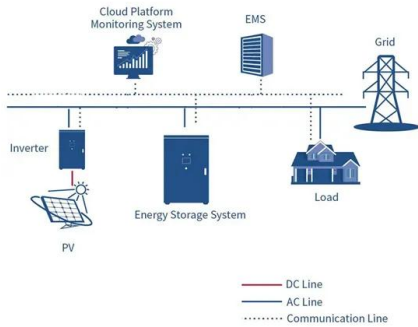

European Solar Energy Storage

Mobile foldable pv system installation cost per 100MW

ESS

Mobile foldable pv system installation cost per 100MW

Moodle for mobile

About the official Moodle app, plus anything else related to Moodle on mobile devices. If your organisation needs an app with custom branding please check the Branded ...