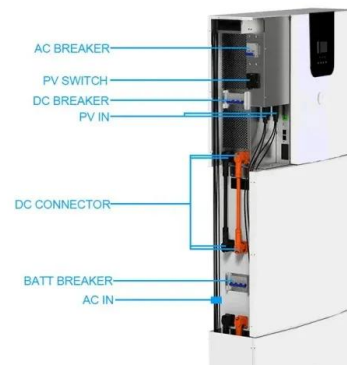

Mobile app

Features Moodle Mobile is the Moodle official mobile application for Android and iOS. It's available in Google Play and Apple Market. Responsive design for phone and tablets ...