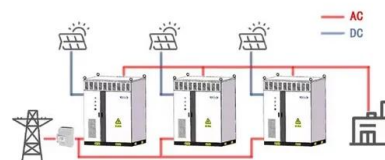

[Home , Moodle downloads](#)

Moodle Mobile Access learning at a touch of a button, even when offline with our Moodle Mobile app. Available for Android and iOS. Looking for help? See our Installation Guide or get ...

WORKING PRINCIPLE