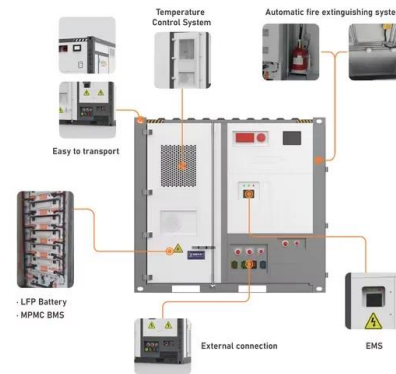

MOBIUS.energy , High Power Battery Energy

We specialize in developing advanced battery modules and cutting-edge charging infrastructure for electric vehicles. Our innovative technologies, such as the Husky battery module and the mobile supercharger, enable ultra-fast and convenient charging, driving the widespread adoption of ...