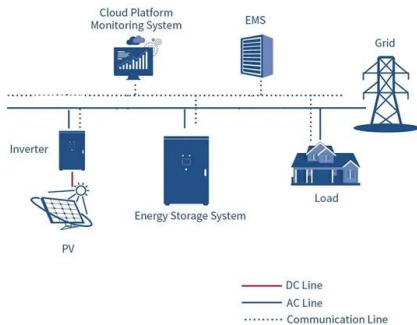

Key Account Manager - Walvis Bay - Megatech Renewable Energy

Key Account Manager. Location Walvis Bay. Closing Date 11 March 2024 Working Hours 45 Hours per week Please click here to apply

Solar Street Lights - Megatech Renewable Energy

Megatech Renewable Energy . Megatech Renewable Energy . Megatech Renewable Energy. Give us a call. Home; Company. Our History; Team; Careers; Projects; News & Events;