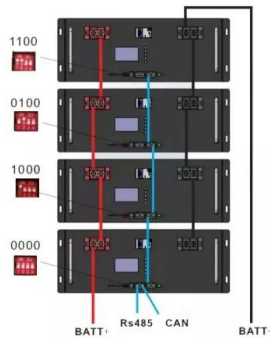

interconnection between AC and DC grids. However, the previous state-of-charge (SOC) and state-of-health (SOH) management strategies for MMC-BESS normally work separately. With ...

Most Common GD& T Interview Questions & Answers [Expert's List]

6. What is the difference between MMC and LMC?
Answer: MMC (Maximum Material Condition) is the condition of a part feature containing the maximum amount of material. LMC (Least Material Condition) is the condition when the part feature contains the least amount of material. 7. Explain the term "True Position".

The Best Impact Wrenches for Lineman: A Balance of

Makita's 18-volt options include a 4.0 Ah Li-ion battery that weighs in at 1.5 pounds while the 8.0 ah industrial battery weighs 2.5 pounds. Condino says whether or not a battery will last all day is dependent on the task. "If a lineman is drilling holes all day it's likely they are going to have to change out batteries a couple of times."

Marshall Islands Grid-scale Battery Storage Market (2024-2030)

3.6 Marshall Islands Grid-scale Battery Storage Market Revenues & Volume Share, By