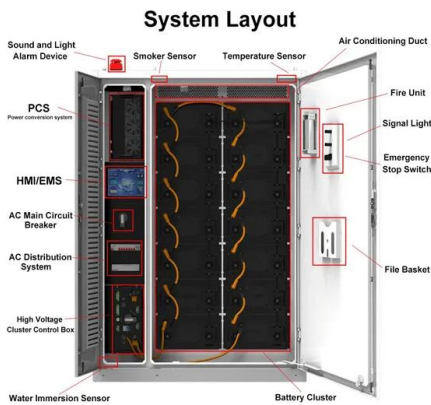

STI BATTERY, IMO 9688362, Flag MARSHALL ISLANDS

The current position of STI BATTERY is at coordinates 1.24538 N / 103.879 E, reported 10 minutes ago by AIS. The vessel is en route to the port of Singapore Port and expected to arrive there on Nov 17, 5 AM. The vessel STI BATTERY (IMO: 9688362, MMSI 538005425) was built in 2014 (10 years old) and is currently sailing under the flag of MARSHALL ISLANDS.