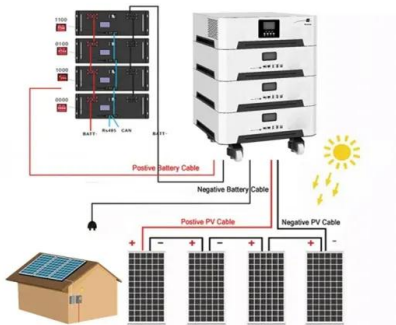

MGE UPS Systems Merlin Gerin Comet 31 Series Manuals

MGE UPS Systems Comet EXTreme 4.5 ; MGE UPS Systems Comet EXTreme 6 ; MGE UPS Systems Comet Series ; MGE UPS Systems Comet 80 kVA ; MGE UPS Systems Comet 100 kVA ; MGE UPS Systems Comet 150 kVA ; MGE UPS Systems Comet 65 kVA ; ...

Mge ups systems Comet EXTreme 6 Manuals , ManualsLib

We have 1 MGE UPS Systems Comet EXTreme 6 manual available for free PDF download:
 Installation And User Manual . MGE UPS Systems

Comet Extreme 6 Installation And User Manual (32 pages) 4.5/6/9/12 kVA. Brand: MGE UPS Systems

Comet Extreme 4.5-6!9!12

The document is an installation and user manual for the Comet EXTreme line of uninterruptible power supply (UPS) systems from MGE UPS Systems. It provides specifications and dimensions for the 4.5, 6, 9, and 12 kVA tower and rack ...