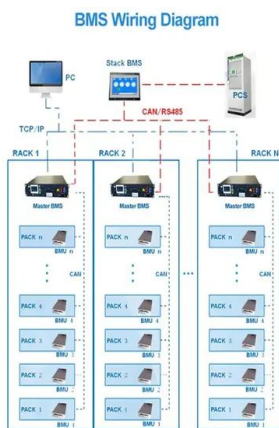

(AUD $) Malta (AUD $) Martinique (AUD $)