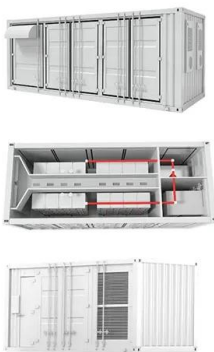

Toys - mmdlithium

12V/24V Battery 1 product; Accessories 1 product; All-in-one System 0 products; Clocks 0 products; Cooking 0 products; Furniture 0 products; Lighting 0 products; Power Storage

Wall 0 products; Rack Mounted Battery 0 products;