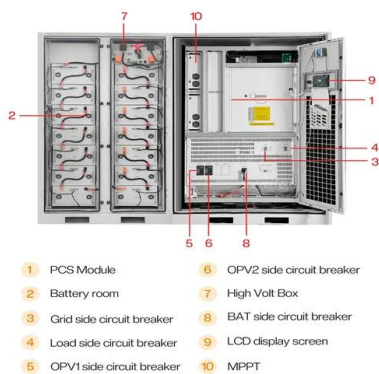

Furthermore, ZESA's plan to implement solar energy solutions for 30,000 farms is laden with uncertainty.