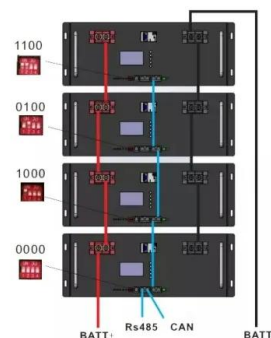

Current local time in Wallis and Futuna. What time is it in Wallis ...

Discover Wallis and Futuna's time zones, daylight saving time (DST) rules, and the local time in the cities of Wallis and Futuna. No wonder you're late. Why, this watch is exactly two days slow. Mad Hatter (from Alice in Wonderland, 1951)