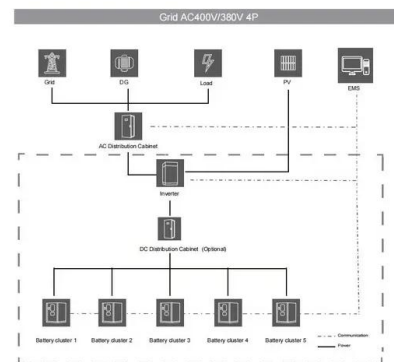

Are Lithium Iron Phosphate (LiFePO4) Batteries Safe? A ...

Strapped down lifepo4 battery in a vehicle (image from jaycoowners) High temperatures: LiFePO4 batteries can become unstable if exposed to high temperatures. The temperature of a battery increases if it is charged and discharged at high c-rates. It is important to store LiFePO4 batteries in a cool, dry place.