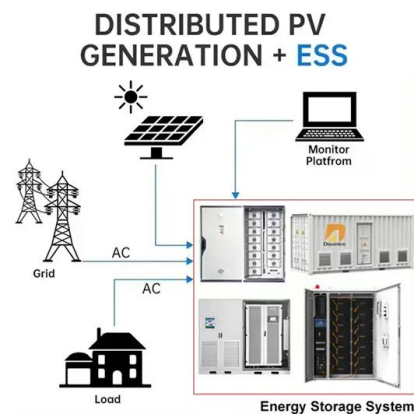

How much power does a Delta Pro have?

☐Expandable Capacity☐With an Extra Battery, DELTA Pro can expand capacity from 3.6kWh to 7.2kWh for battery backup power supply. A single DELTA Pro unit packs a 3600W AC output, which can be expanded up to 4500W with X-Boost technology. Power 99.99% heavy-duty devices at home, outdoors, or at work.

EcoFlow Delta Pro Smart Extra Battery

The EcoFlow Delta Pro Smart Extra Battery connects with a Delta Pro to double total capacity to 7200Wh. Connect two to the Delta Pro for a staggering 10.8kWh to use off-grid. The Delta Pro's Smart Extra Battery benefits from all the ...

EcoFlow DELTA Pro Portable Power Station

Connect DELTA Pro with an Extra Battery for a

huge capacity of 7.2kWh, and stay powered for up to a week*. Run daily essentials such as a fridge, laptop, coffee maker, and even the air conditioner. You'll have the power to ...

EcoFlow Delta Pro 3 Review: A Battery Made to Keep a House

...

The EcoFlow Delta Pro 3 is powered by a lithium-ion battery with a capacity of 3,600 watt-hours, making it one of the most powerful portable power stations on the market. This massive capacity allows the Delta Pro 3 to run a wide range of devices and appliances, including smartphones, laptops, TVs, refrigerators, power tools, and more.