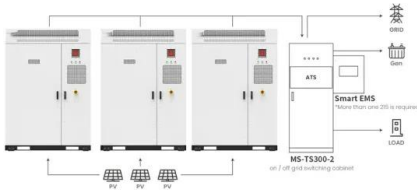

Liechtenstein delta pro battery

Application scenarios of energy storage battery products

EF ECOFLOW Delta Pro Extra Battery 3600Wh, 2.7H to Full Charge, ...

?Charge Anytime, Anywhere?DELTA Pro's extra battery benefits from all the charging methods DELTA Pro has, including 6500W MultiCharge. That means you can charge anytime, ...

EF ECOFLOW 7.2kWh Portable Power Station: DELTA Pro with

...

?X-Stream Fast Charging?Fully recharge the DELTA Pro in 1.8 hrs with 240V outlets(3000W), 2.7 hrs with 1800W wall outlets or solar charged in 3.5-7 hours with 3*400W solar panels ...