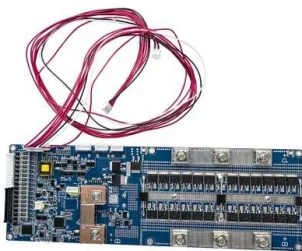

AC Battery Box

WORLDWIDE SHIPPING!!! Los Angeles, New Jersey, Georgia, Illinois, Canada, Germany, United Kingdom, Romania, Greece in stock!!! Strong ABS+PC with flame-retardant rating UL94 V-0 Pure Sine Wave Inverter Easily see battery status with large digital display Multiple port types allow you to connect a range of devices Easily connect a DC/DC charger or solar panel to charge the ...

How to Visit

South Georgia & the South Sandwich Islands are only accessible by sea. There is no visitor accommodation ashore, therefore most people visit by cruise ship or yacht. All visits require a visit permit. Visit permit applications for both commercial and private vessels are submitted by