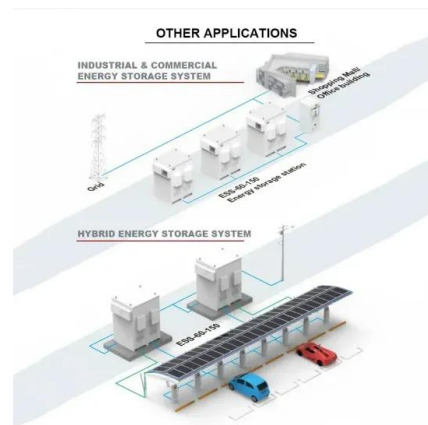

2000W AC Battery Box

WORLDWIDE SHIPPING!!! New Gen Battery Box is compatible with 70AH to 130AH lead acid battery (Group 24, Group 27 & Group 31) & 70AH to 300AH LiFePO4 battery
2000W/110VAC(2500W/230VAC) Pure Sine Wave Inverter Smart battery monitor with Android APP IOS APP Multiple port types allow you to connect a range of devices All ports are ...