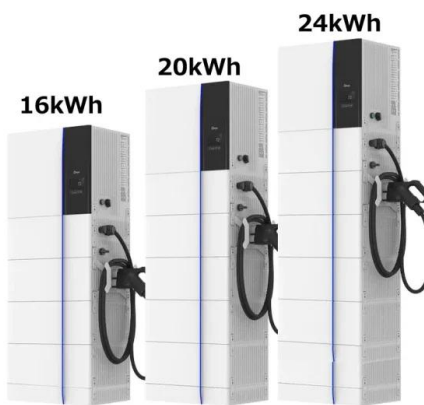

...

AC Battery Box

WORLDWIDE SHIPPING!!! Los Angeles, New Jersey, Georgia, Illinois, Canada, Germany, United Kingdom, Romania, Greece, in stock!!! Strong ABS+PC with flame-retardant rating UL94 V-0 Pure Sine Wave Inverter Easily see battery status with large digital display Multiple port types allow you to connect a range of devices Easily connect a DC/DC charger or ...

2000W AC Battery Box

WORLDWIDE SHIPPING!!! New Gen Battery Box is compatible with 70AH to 130AH lead acid battery (Group 24, Group 27 & Group 31) & 70AH to 300AH LiFePO4 battery
2000W/110VAC(2500W/230VAC) Pure Sine Wave Inverter Smart battery monitor with Android APP IOS APP Multiple port types allow you to connect a range of devices All ports are ...

South Georgia and South Sandwich Islands Quiz

Can you complete the fact file for the South Georgia and South Sandwich Islands? By Manicgamer04. 3m. 10 Questions. 40 Plays 40 Plays. Comments. Comments. Give Quiz Kudos. Give Quiz Kudos-- Ratings. PLAY QUIZ Score. Numerical. Percentage. 0/10. Timer.