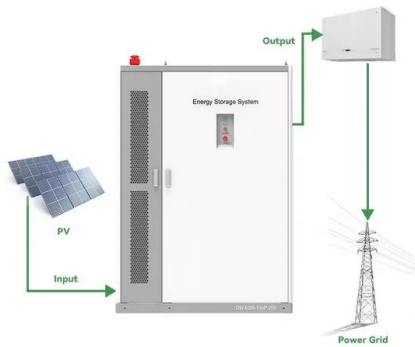

Default Timer. Practice Mode. Quiz is untimed.

South Georgia - A Visitor's Guide

Our film 'South Georgia - A Visitor's Guide' is compulsory viewing for all visitors to South Georgia. Its aim is to inspire visitors to respect and protect the island and its wildlife during their visit. Narrated by Sir David Attenborough, and produced by leading wildlife film-makers Silverback Films, the story showcases the incredible story of South Georgia's ecological recovery