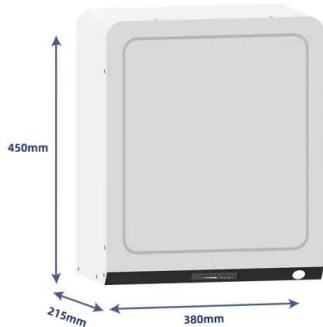

Wuxi Kipor Power Co.,Ltd.

WUXI KIPOR POWER CO.,LTD. ADD:11/C 450
FUSHA N ROAD,PUDONG AREA,SHANGHAI,CHINA
TEL:+86-21-5820 8881 ext. 8163
FAX:+86-21-5820 8877 Is this your business?
Update this listing . Related Companies More .
Shanghai Turbo Trading Development Co Ltd

WUXI KIPOR POWER

very widely, such as supplying power to micro
transporter, water pump, air compressor,
agricultural tricycle and micro high-speed yacht,
or assembled into light generator set and mobile
power station. 2. Model and its symbol Air cooled
Cylinder diameter mm Cylinder arranging mode
Cylinder number Diesel engine KIPOR-24-6. The
engine stops suddenly