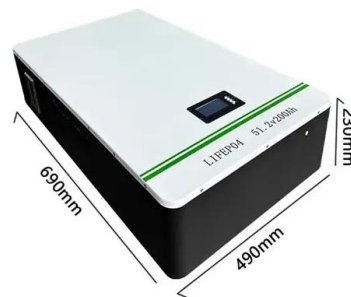

Battery Chainsaws for sale in Matela, Berea, Lesotho

New and used Battery Chainsaws for sale in Matela, Berea, Lesotho on Facebook Marketplace. Find great deals and sell your items for free.