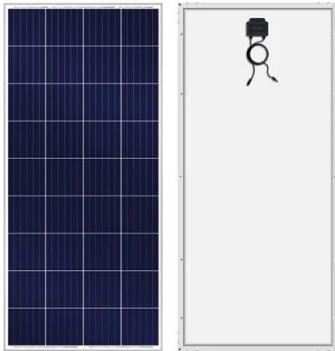

Mechanical Engineer Average Salary in Lesotho 2024

A person working as Mechanical Engineer in Lesotho typically earns around 11,000 LSL. Salaries range from 5,060 LSL (lowest) to 17,500 LSL (highest). Salary Variance. This is the average salary including housing, transport, and other benefits. Mechanical Engineer salaries in Lesotho vary drastically based on experience, skills, gender, or location.

- 1 PCS Module
- 2 Battery room
- 3 Grid side circuit breaker
- 4 Load side circuit breaker
- 5 OPV1 side circuit breaker
- 6 OPV2 side circuit breaker
- 7 High Volt Box
- 8 BAT side circuit breaker
- 9 LCD display screen
- 10 MPPT

Mechanical Battery - Flywheel-Powered 90% Efficient ...

We have been so focused on chemical storage systems lately, that some of us forget other old, seemingly more efficient, mechanical batteries. Such a battery is the flywheel. Several successful experiments have been ...

SABAT BATTERY CENTRE , Maseru Lesotho

SABAT BATTERY CENTRE Maseru Lesotho. SearchInAfrica - Business Directory and online map for information on business, community, government, entertainment & recreation for Africa government, entertainment & recreation