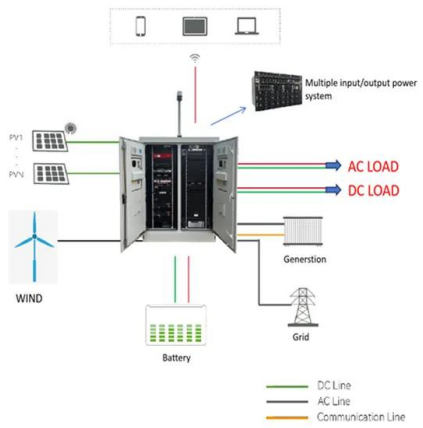

événement marquant représente un pas en avant solide pour Ktech Energy dans son parcours vers le marché des capitaux, injectant une nouvelle vitalité et un

Ktech Energy Co.,Ltd. , ??

Ktech Energy Co.,Ltd. , ????? 450 ?????Ktech Solar is a comprehensive energy service provider in new energy industry. , Ktech Solar is a comprehensive service provider and manufacturer which is focusing on the new energy industry. Its business types include supply chain operation, equity investment, photovoltaic power station construction investment, new ...

Ktech Energy , KE-8KLSUF , Solar Inverter Datasheet , ENF Inverter

Ktech Energy Co., Ltd. is a technology-driven enterprise focused on the research, development, manufacturing, and smart energy management of electricity applications and storage ...

About - Ktech Energies

K-TECH is a Renewable Energy company and security Engineering firm located in Benin City, South-South of Nigeria. As a provider of alternative energy and IT solutions, we are driven by a desire to provide reliable access to electricity in the most cost-effective way, with