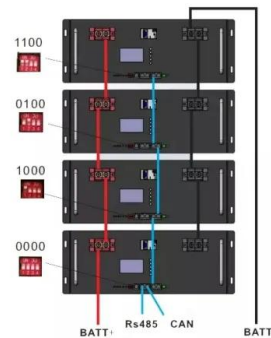

Solutions-KTECH

EXPLORE KTECH ENERGY. China·Wuxi
Headquarters No.8-1 Yangjiao Road, Yangjiao Industrial Park. Huishan District Wuxi City, Jianasu, China. Tel:+86 512-8357-0006.
SOLUTIONS. Inverter. ESS. Smart Home. Electronics. Green Vines. Off-grid Energy Storage Solution. Residential Energy Storage Solution. Commercial Energy Storage Solution. cases.