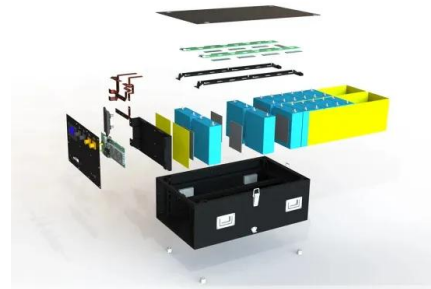

Kinsley Group

Kinsley Group. 462 likes. The Kinsley Group was founded in 1964. Over the years, the company has grown into an energy solutions provider for customers throughout the northeast.