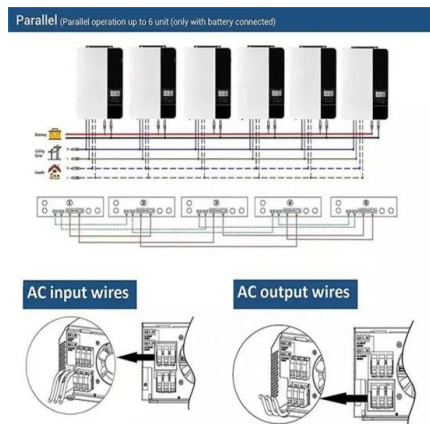

non-profit organization dedicated to defending and expanding freedom