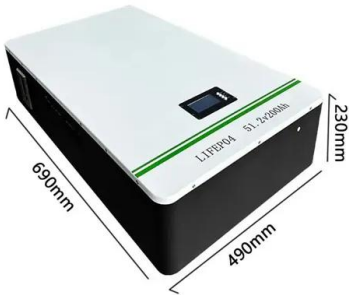

Contact Us

For catalog requests, pricing, or partnerships, please visit:
<https://bialydom.kolobrzeg.pl>