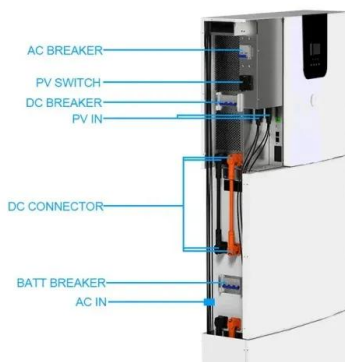

Jhc Power Solutions Pty Ltd

JHC Power Solutions (PTY) LTD is a trendsetting online store and solar installer, offering our first-rate products and exceptional customer service to clients from the comfort of ...

460W DAH

DAH Solar Co., Ltd. is an innovation-driven and technology-leading company in PV product