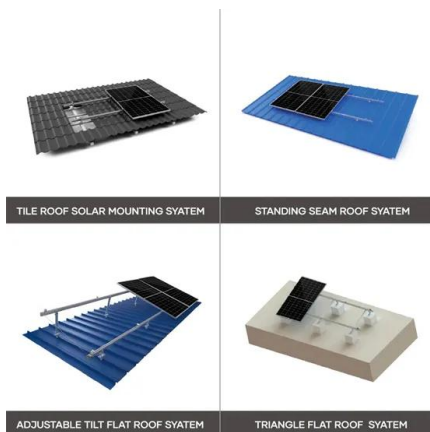

James Sonner

Experience: ICW POWERMODE LIMITED · Education: West Herts College · Location: Watford · 77 connections on LinkedIn. View James Sonner's profile on LinkedIn, a professional community of 1 billion members.

[ICW POWERMODE LIMITED , LinkedIn](#)

ICW POWERMODE LIMITED , 1.669 Follower:innen auf LinkedIn. A 45 year lifetime and supply of more than 3000 power system solutions of the highest quality. , Through a 45 year lifetime and supply of more than 3000 power system