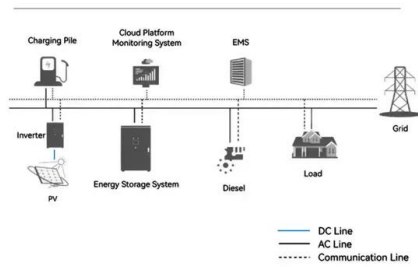

ICW Powermode Way".

System Topology

[ICW POWERMODE LIMITED , LinkedIn](#)

ICW POWERMODE LIMITED , 1,650 ?? ?????????? ?? LinkedIn. A 45 year lifetime and supply of more than 3000 power system solutions of the highest quality. , Through a 45 year lifetime and supply of more than 3000 power system solutions of the highest quality, ICW Powermode has developed its own unique business philosophy called "The ICW Powermode Way".