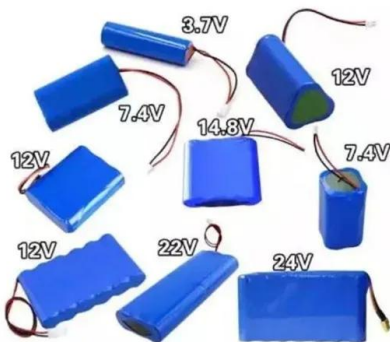

Jackery SolarSaga 80W Pannello solare

Jackery SolarSaga 80 W pannello solare monocristallino - converti l'energia solare in energia rinnovabile con questo pannello a due lati! Progettato con un vetro extra-bianco utilizzato sul pannello posteriore, che aumenta l'efficienza di conversione fino a un massimo del 25%. È perfettamente adatto per le attività all'aperto e per le interruzioni di corrente di emergenza, con ...