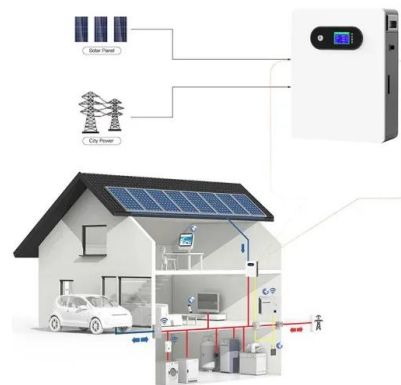

Sunfit 150ah/12v deep cycle battery

Sunfit Inverter battery is a rechargeable battery that integrates a solar cell with battery power storage. The Inverter batteries are rechargeable batteries which have been developed specifically for use in photovoltaic systems. Sunfit Deep ...