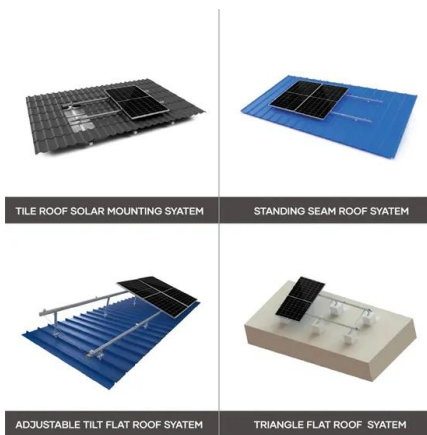

[Sunfit 240ah/12v tubular battery](#)

The Sunfit Tubular Battery is a powerful and reliable energy storage solution, designed to meet the demands of various power applications. With a robust tubular plate construction, this battery is engineered for longevity and superior ...

Sunfit 100Ah 12V Gel Battery Deep Cycle AGM Battery for Solar ...

The Sunfit 100Ah 12V Gel Battery is a reliable energy storage solution designed for solar applications. Engineered with advanced technology, this deep cycle AGM battery ensures optimal performance and longevity for various energy needs. High Capacity of 100Ah: Provides extended energy storage, making it ideal for solar power systems and backup applications.

[SUNFIT 165ah/12v deep cycle battery](#)

This solar battery is a rechargeable battery that integrates a solar cell with battery power storage. A second meaning of solar battery are rechargeable batteries which have been