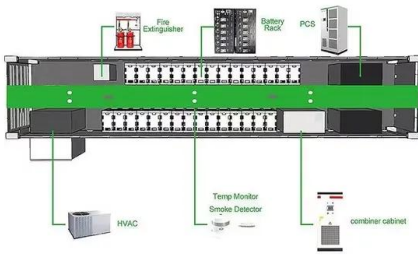

Detached Family Home. Desirable Residential Location. Close to Marown Primary School