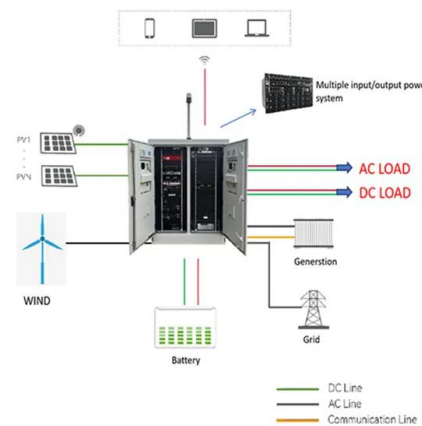

Pylontech US5000 5kWh Solar Battery

Pylontech US5000 5kWh Solar Battery; Share Pylontech US5000 5kWh Solar Battery. Catalogue Code: 434812453 MPN : US5000C Out of stock. Isle of Man and the rest of Europe. DPD Tracking & 1 Hour delivery window We partner with DPD for all of our deliveries excluding 1m+, fragile, batteries, & pallet deliveries. All DPD items are sent by