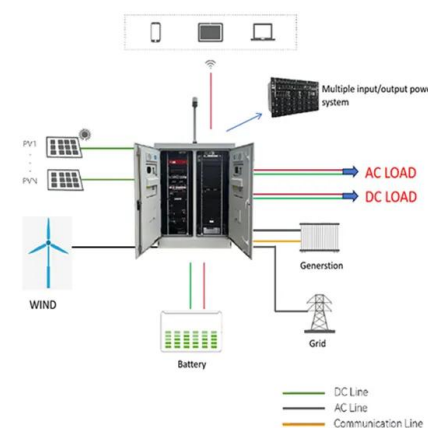

Isle of Man

Brand new high quality 410 watt solar panels and top-end Hybrid 48volt 5kw inverters that will work with or without a storage battery on or off grid to reduce your ever increasing electricity bills